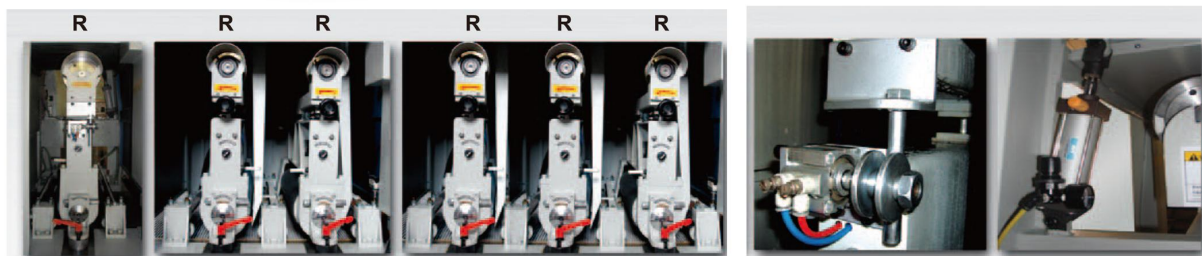

# AUTO METAL SANDER

MODEL	MSM-24R/24DR/24TR	MSM-36R/36DR/36TR	MSM-52R/52DR/52TR
SANDING WIDTH	610	920	1300
WORKING THICKNESS	0.3 - 130	0.3 - 130	0.3 - 130
SPINDLE POWER	10HP*1 / 10HP*2 / 10HP*3	20HP*1 / 20HP*2 / 20HP*3	30HP*1 / 30HP*2 / 30HP*3
FEEDING POWER	1HP / 2HP / 3HP	1HP / 2HP / 3HP	3HP / 5HP / 7-1/2HP
LIFT POWER	1/2HP / 1/2HP / 1/2HP	1/2HP / 1/2HP / 1/2HP	1/2HP / 1HP / 1HP
FEED SPEEDS	1 m/min - 11 m/min	1 m/min - 11 m/min	1 m/min - 11 m/min
SANDIN BELT SIZE	640 x 1778 (25"x70")	970 x 1778 (37"x70")	1320 x 1778 (52"x70")
LIFT CONTROL	DIGITAL CONTROL	DIGITAL CONTROL	DIGITAL CONTROL

# AUTO BELT GRINDING MACHINE

MODLE	MSM-8R/12R
CAPACITY (W*H*L)	200x50 / 300x50 mm (8"x2") / (12"x2")
POWER FOR SANDING BELT	10HP x 1
POWER FOR FEEDING	1HP (INVERTER)
POWER FOR PUMP	1/4 HP
SANDING BELT SIZE	200x1780 / 330x1780 mm (8"x70"0 / (13"x70")
SANDING SPEED (FREQ. INVERTER)	900 - 1800 rpm
SANDING SPEED (LCD DISPLAY)	1-8 M/min