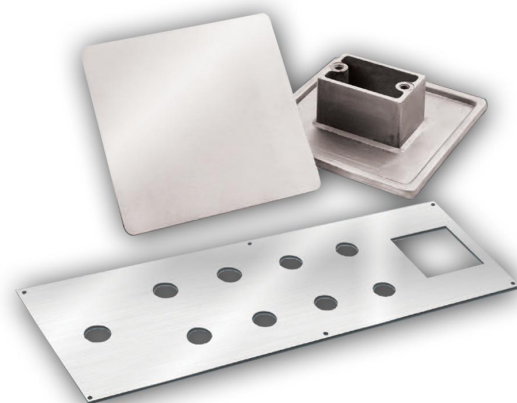

# AUTO METAL SANDER

MODEL	MSM-24R/24DR/24TR	MSM-36R/36DR/36TR	MSM-52R/52DR/52TR
SANDING WIDTH	610	920	1300
WORKING THICKNESS	0.3 - 130	0.3 - 130	0.3 - 130
SPINDLE POWER	10HP*1 / 10HP*2 / 10HP*3	20HP*1 / 20HP*2 / 20HP*3	30HP*1 / 30HP*2 / 30HP*3
FEEDING POWER	1HP / 2HP / 3HP	1HP / 2HP / 3HP	3HP / 5HP / 7-1/2HP
LIFT POWER	1/2HP / 1/2HP / 1/2HP	1/2HP / 1/2HP / 1/2HP	1/2HP / 1HP / 1HP
FEED SPEEDS	1 m/min - 11 m/min	1 m/min - 11 m/min	1 m/min - 11 m/min
SANDIN BELT SIZE	640 x 1778 (25"x70")	970 x 1778 (37"x70")	1320 x 1778 (52"x70")
LIFT CONTROL	DIGITAL CONTROL	DIGITAL CONTROL	DIGITAL CONTROL

# AUTO BELT GRINDING MACHINE

MODLE	MSM-8R/12R
CAPACITY (W*H*L)	200x50 / 300x50 mm (8"x2") / (12"x2")
POWER FOR SANDING BELT	10HP x 1
POWER FOR FEEDING	1HP (INVERTER)
POWER FOR PUMP	1/4 HP
SANDING BELT SIZE	200x1780 / 330x1780 mm (8"x70"0 / (13"x70")
SANDING SPEED (FREQ. INVERTER)	900 - 1800 rpm
SANDING SPEED (LCD DISPLAY)	1-8 M/min